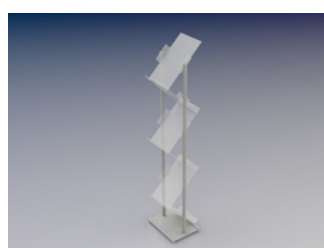

Article no.: 10072
brochure display PZZ6
6x DIN A 4

60,10 €

Order quantity: _____