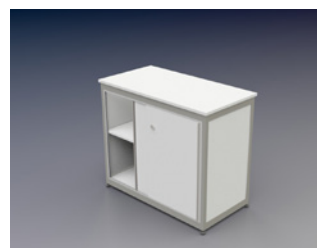

# ORDER FORM - Digital Ship 2016

Article no.: 7050  
glass cabinet, lockable  
LWH 100/50/85cm

90,00 €

Order quantity: \_\_\_\_\_

Article no.: 11364  
bridge table, white  
LWH 140/60/110cm

175,00 €

Order quantity: \_\_\_\_\_

Article no.: 7052  
narrow glass cabinet, lockable  
illuminated LWH 50/50/200cm

165,00 €

Order quantity: \_\_\_\_\_

Article no.: 7020  
sideboard, white, sliding doors,  
lockable, LWH 100/50/85cm

77,50 €