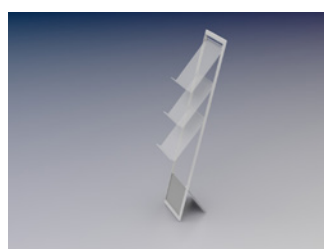

Order quantity: \_\_\_\_\_

Article no.: 7053  
glass cabinet, lockable  
illuminated LWH 100/50/200cm

185,00 €

Order quantity: \_\_\_\_\_

Article no.: 7016  
open counter, white  
LWH 100/50/98cm

70,00 €

Order quantity: \_\_\_\_\_