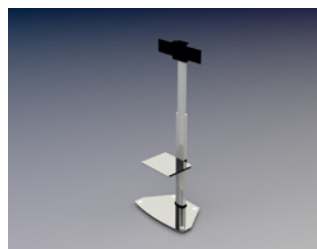

Article no.: 49602

screen rack, height adjustable,
aluminium/glass, free standing

177,50 €

Order quantity: _____